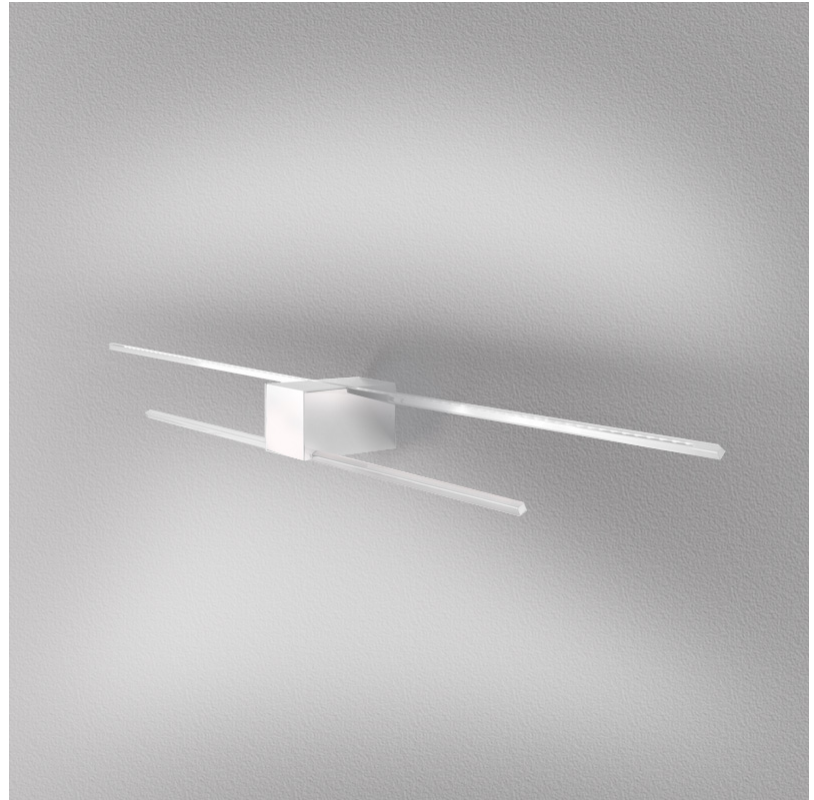

ORIZZONTE SURFACE

D43022- -

base number
Color   Finish
Temperature   Options

PROJECT
TYPE
SPECIFIER
QUANTITY
DATE

1. To build a product code in our configurator select the specify button on the base model # product page
2. To build a manual product code on this datasheet choose from the options listed below in blue font and add the suffix to the base model #

GENERAL

Series: Orizzonte
Brand: Icone
Division: Design
Mounting Type: Surface
Mounting Location: Wall
Subcategory: Picture Light

PHYSICAL

Shape: Rectangle
Length (mm): 900
Length (in): 35 7/16
Height (mm): 60
Height (in): 2 3/8
Extension (mm): 100
Extension (in): 3 15/16
Light Distribution: Direct / Indirect
Fixture Finish: WHI / CHR / BGD
Fixture Material: Brass

ELECTRICAL

Lamp Type: LED
Total Output Wattage (W): 15.36
Dimming: Non-Dimmable
Driver Included: Yes
Driver Location: Integrated
Driver Type: Constant Current - 120Vac
Driver Class: Class 2
Input Voltage (V): 120 - 277
Output Voltage (V): 12
Upon Request: (Not included - see components) Remote: 0-10Vdc dimming / Non-dimming 120/277Vac / Phase dimming 120Vac (ELV - Trailing Edge)

LED

Color Temperature (°K): 2700 / 3000
Nominal Lumen (lm): 1320
CRI: >90 CRI
Lamp Life (hrs): 50000

OPTICAL

RATINGS AND CERTIFICATIONS

Certified By: Certified for North American Standards
IP rating: IP20