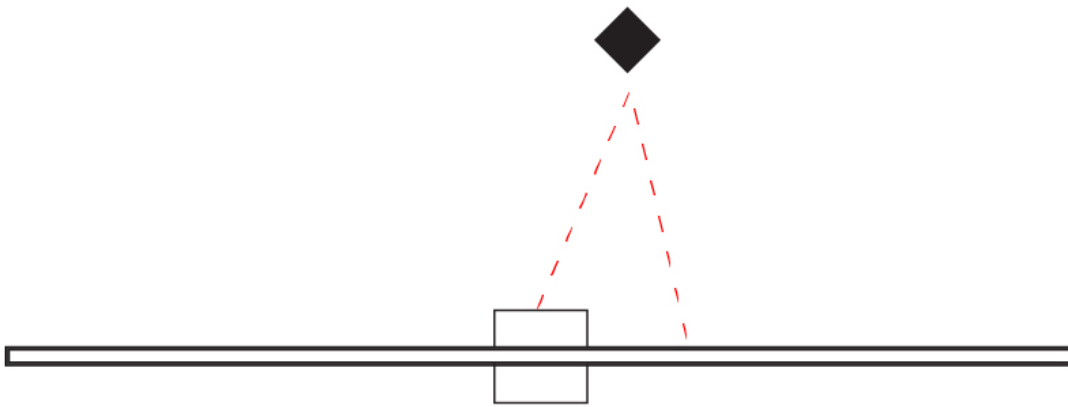

D43017-

PROJECT

TYPE

SPECIFIER

QUANTITY

DATE